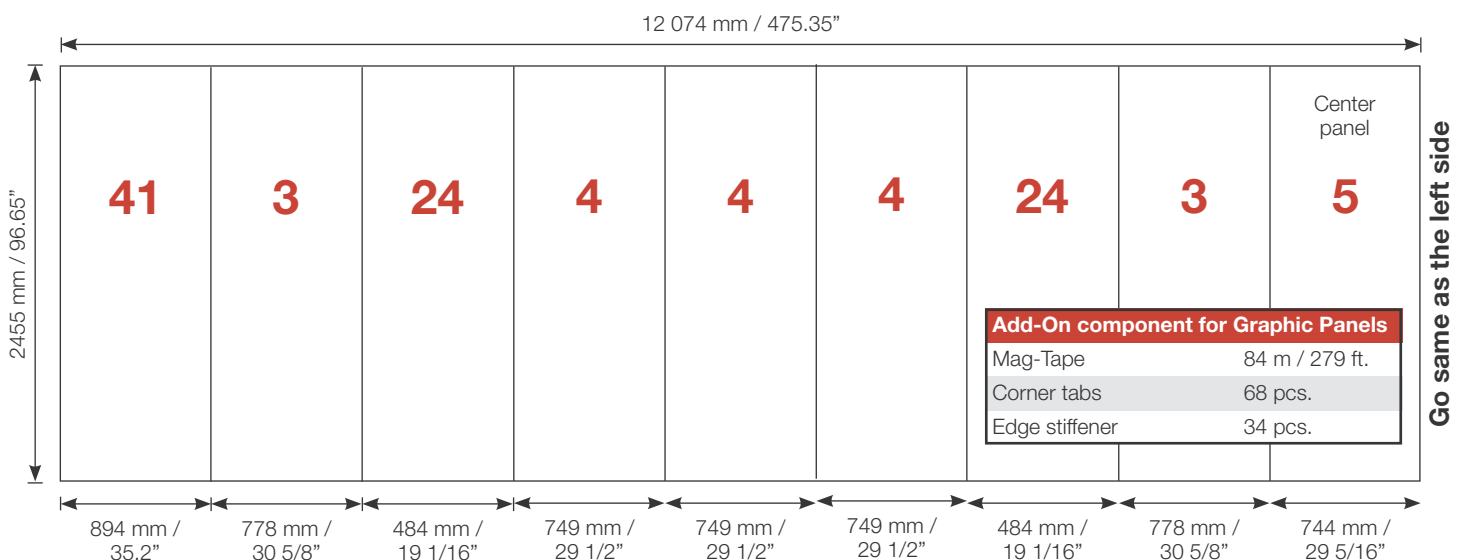

Exhibition unit **Shape D187** 250 cm

 <p>D187</p> <p>Item No. 9114</p>	Panel no.	Quantity	Height (mm)	Width (mm)	Height (inch)	Width (inch)
	41	2	2455 mm	894 mm	96.65"	35.2"
	3	4	2455 mm	778 mm	96.65"	30.5/8"
	24	4	2455 mm	484 mm	19 1/16"	
	4	6	2455 mm	749 mm	96.65"	29 1/2"
	5	1	2455 mm	744 mm	96.65"	29 5/16"
Total panels		17	This panels fits into one MB EGO Plastic Hard Case			