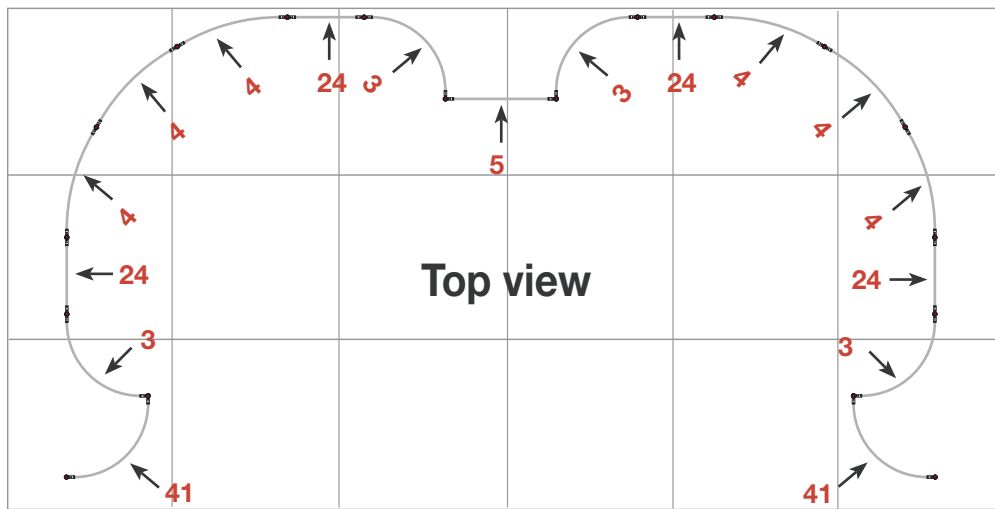

Exhibition unit **Shape D187** 250 cm

 <p>D187</p> <p>Item No. 9114</p>	Panel no.	Quantity	Height (mm)	Width (mm)	Height (inch)	Width (inch)
	41	2	2455 mm	894 mm	96.65"	35.2"
	3	4	2455 mm	778 mm	96.65"	30.5/8"
	24	4	2455 mm	484 mm	19 1/16"	
	4	6	2455 mm	749 mm	96.65"	29 1/2"
	5	1	2455 mm	744 mm	96.65"	29 5/16"
Total panels		17	This panels fits into one MB EGO Plastic Hard Case			