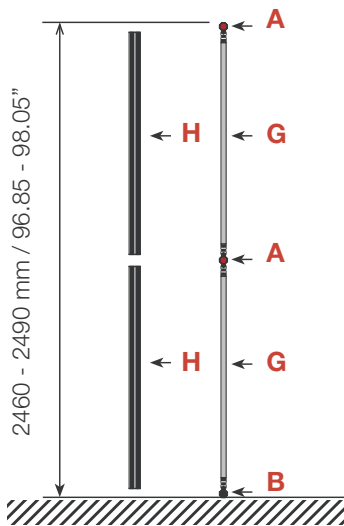

Exhibition unit **Shape D187** 250 cm

Side view

Item.	Components	Quantity
A	Red junction	36 pcs.
B	Grey junction	18 pcs.
C	Purple rod	18 pcs.
D	Brown rod	18 pcs.
E	Blue rod	12 pcs.
F	Pink rod	3 pcs.
G	Black rod	36 pcs.
H	Black wing	36 pcs.
	Hanger	34 pcs.
	Clicker	34 pcs.