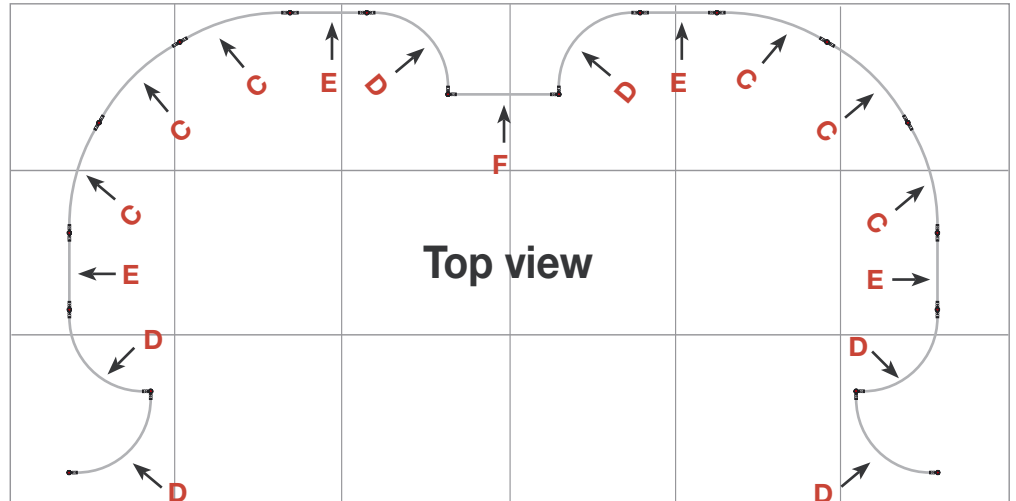

Exhibition unit **Shape D187** 250 cm

Side view

Item.	Components	Quantity
A	Red junction	36 pcs.
B	Grey junction	18 pcs.
C	Purple rod	18 pcs.
D	Brown rod	18 pcs.
E	Blue rod	12 pcs.
F	Pink rod	3 pcs.
G	Black rod	36 pcs.
H	Black wing	36 pcs.
	Hanger	34 pcs.
	Clicker	34 pcs.