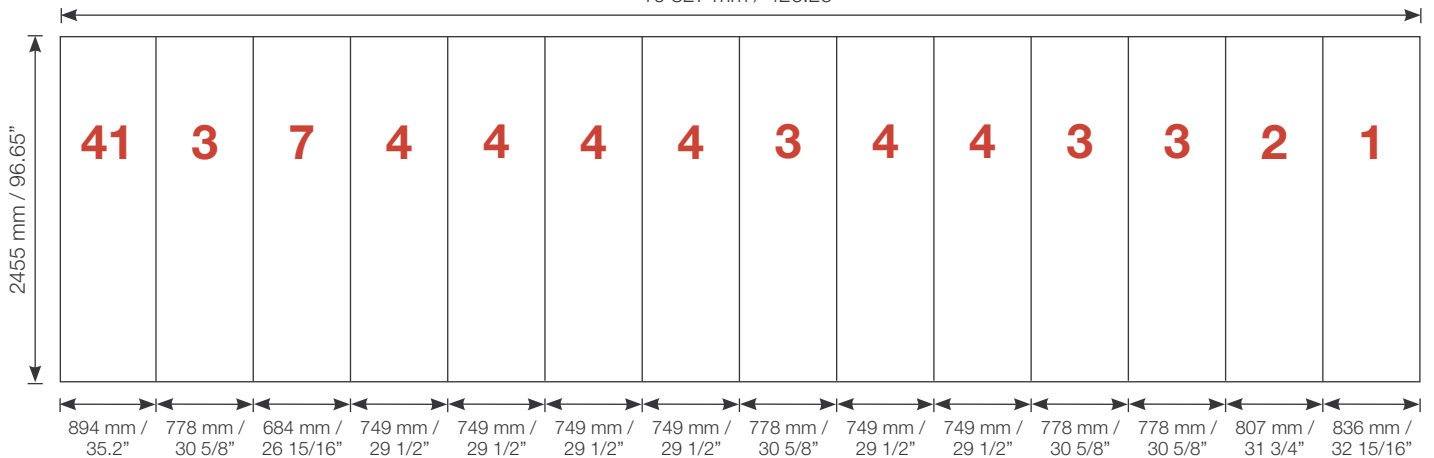

Exhibition unit **Shape D132** 250 cm

	Panel no.	Quantity	Height (mm)	Width (mm)	Height (inch)	Width (inch)
	41	1	2455 mm	894 mm	96.65"	35.2"
	3	4	2455 mm	778 mm	96.65"	30 5/8"
	7	1	2455 mm	684 mm	96.65"	26 15/16"
	4	6	2455 mm	749 mm	96.65"	29 1/2"
	2	1	2455 mm	807 mm	96.65"	31 3/4"
	1	1	2455 mm	836 mm	96.65"	32 15/16"
Total panels		14	This panels fits into one MB EGO Plastic Hard Case			