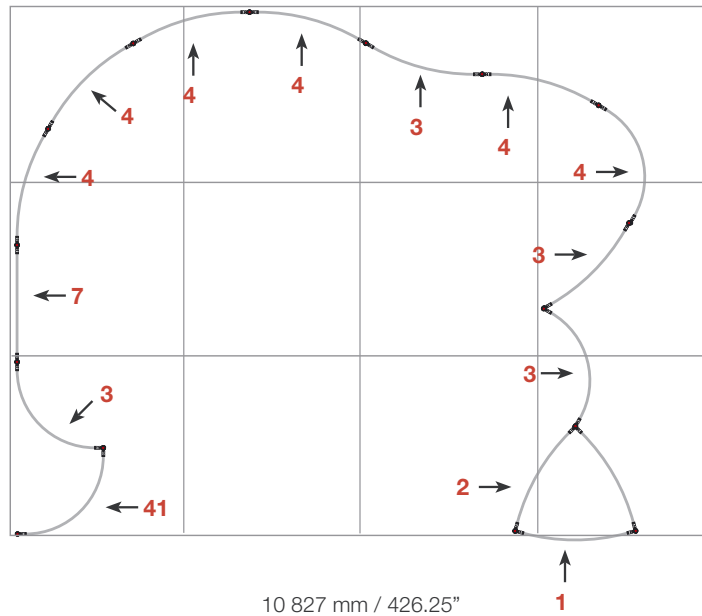

Exhibition unit **Shape D132** 250 cm

	Panel no.	Quantity	Height (mm)	Width (mm)	Height (inch)	Width (inch)
	41	1	2455 mm	894 mm	96.65"	35.2"
	3	4	2455 mm	778 mm	96.65"	30 5/8"
	7	1	2455 mm	684 mm	96.65"	26 15/16"
	4	6	2455 mm	749 mm	96.65"	29 1/2"
	2	1	2455 mm	807 mm	96.65"	31 3/4"
	1	1	2455 mm	836 mm	96.65"	32 15/16"
Total panels		14	This panels fits into one MB EGO Plastic Hard Case			