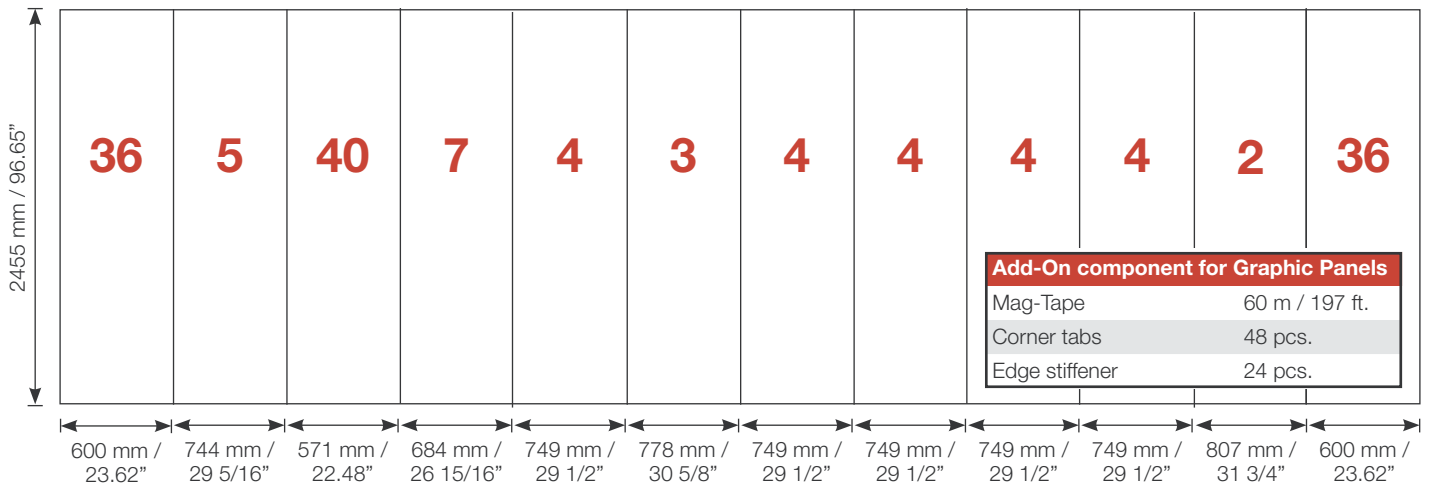

Exhibition unit **Shape D125** 250 cm

D125 	Panel no.	Quantity	Height (mm)	Width (mm)	Height (inch)	Width (inch)
		36	2	2455 mm	600 mm	96.65"
	5	1	2455 mm	744 mm	96.65"	23 5/16"
	40	1	2455 mm	571 mm	96.65"	22.48"
	7	2	2455 mm	684 mm	96.65"	26 15/16"
	4	5	2455 mm	749 mm	96.65"	29 1/2"
	3	1	2455 mm	778 mm	96.65"	30 5/8"
Item No. 9110	Total panels		12	<i>This panels fits into one MB EGO Plastic Hard Case</i>		

8529 mm / 335.8"

Add-On component for Graphic Panels

Mag-Tape	60 m / 197 ft.
Corner tabs	48 pcs.
Edge stiffener	24 pcs.

For more information on graphic panel production, see our folder "EGO Graphic Panel Production" or visit www.markbricdisplay.com/EGO