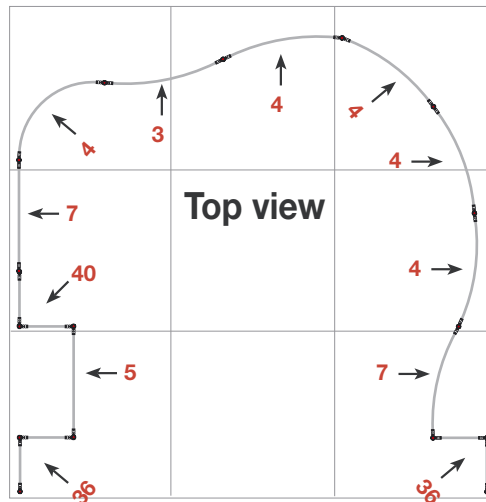

Exhibition unit **Shape D125** 250 cm

D125 	Panel no.	Quantity	Height (mm)	Width (mm)	Height (inch)	Width (inch)
		36	2	2455 mm	600 mm	96.65"
	5	1	2455 mm	744 mm	96.65"	23 5/16"
	40	1	2455 mm	571 mm	96.65"	22.48"
	7	2	2455 mm	684 mm	96.65"	26 15/16"
	4	5	2455 mm	749 mm	96.65"	29 1/2"
	3	1	2455 mm	778 mm	96.65"	30 5/8"
Item No. 9110	Total panels		12	<i>This panels fits into one MB EGO Plastic Hard Case</i>		

8529 mm / 335.8"

Add-On component for Graphic Panels

Mag-Tape	60 m / 197 ft.
Corner tabs	48 pcs.
Edge stiffener	24 pcs.

For more information on graphic panel production, see our folder "EGO Graphic Panel Production" or visit www.markbricdisplay.com/EGO