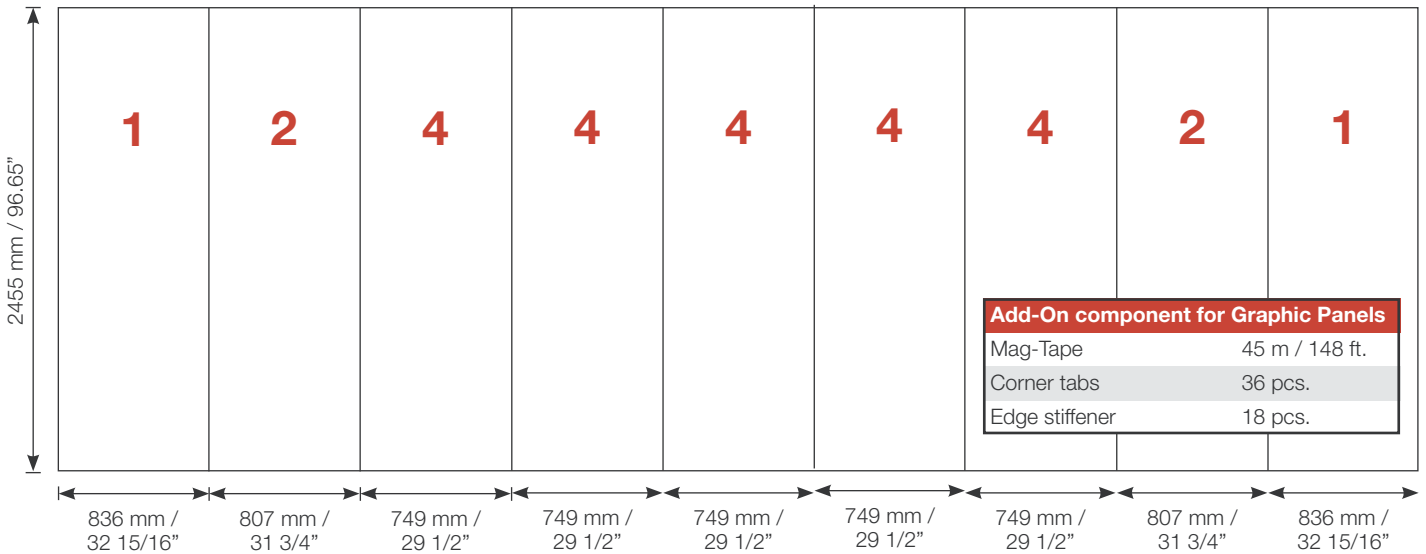

## Exhibition unit **Shape D1** 250 cm

D1	Panel no.	Quantity	Height (mm)	Width (mm)	Height (inch)	Width (inch)
		<b>1</b>	2	2455 mm	836 mm	96.65"
	<b>2</b>	2	2455 mm	807 mm	96.65"	31 3/4"
	<b>4</b>	5	2455 mm	749 mm	96.65"	29 1/2"
<b>Total panels</b>		<b>9</b>	<i>This panels fits into one MB EGO Plastic Hard Case</i>			

7031 mm / 276.8"

For more information on graphic panel production, see our folder "EGO Graphic Panel Production" or visit [www.markbricdisplay.com/EGO](http://www.markbricdisplay.com/EGO)