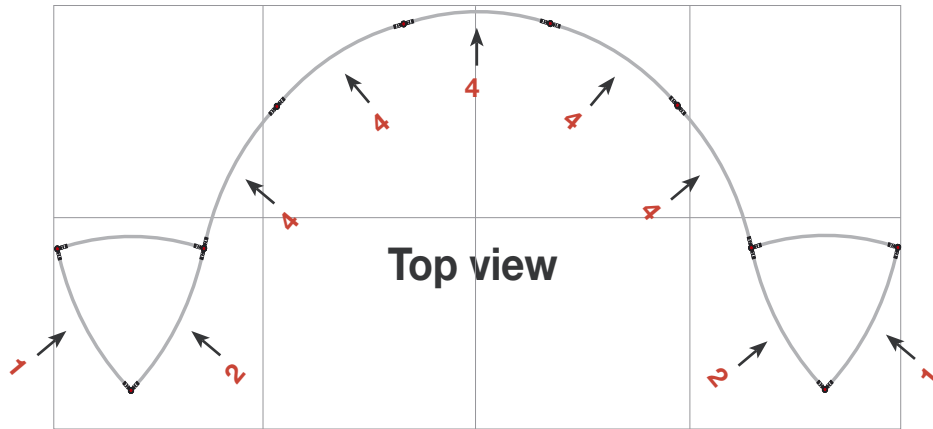

## Exhibition unit **Shape D1** 250 cm

D1	Panel no.	Quantity	Height (mm)	Width (mm)	Height (inch)	Width (inch)
		<b>1</b>	2	2455 mm	836 mm	96.65"
	<b>2</b>	2	2455 mm	807 mm	96.65"	31 3/4"
	<b>4</b>	5	2455 mm	749 mm	96.65"	29 1/2"
<b>Total panels</b>		<b>9</b>	<i>This panels fits into one MB EGO Plastic Hard Case</i>			

7031 mm / 276.8"

For more information on graphic panel production, see our folder "EGO Graphic Panel Production" or visit [www.markbricdisplay.com/EGO](http://www.markbricdisplay.com/EGO)